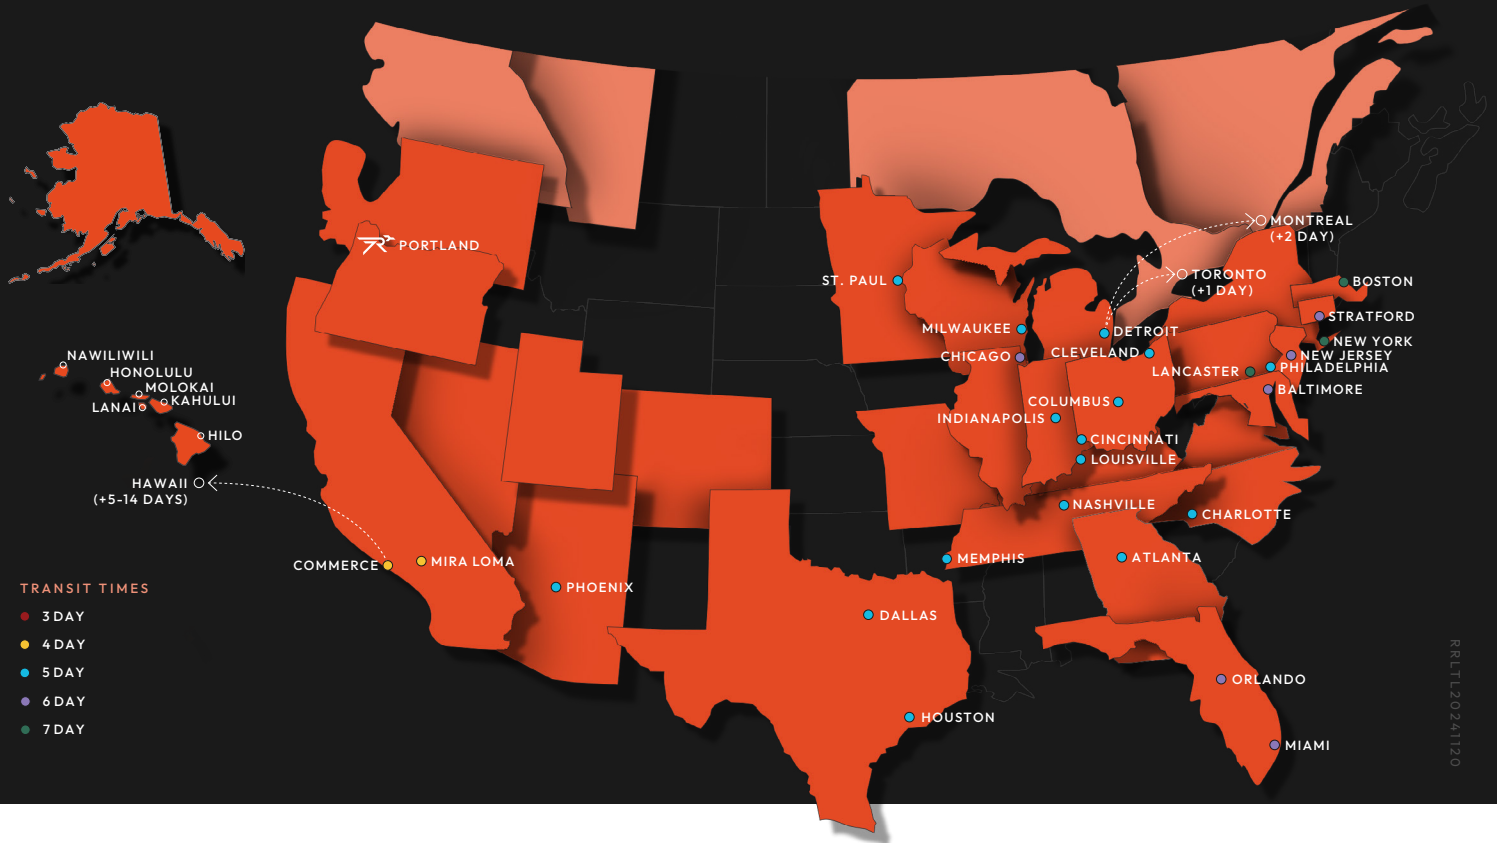

Portland, Oregon

RRFL20241120

Outbound Weekend+ Advantage

WEEKEND+ ADVANTAGE █

DESTINATION	MON	TUES	WED	THU	FRI
BALTIMORE	6	5	5	5	5
CHICAGO	5	4	4	4	4
COMMERCE	4	3	3	3	3
DALLAS	5	4	4	4	4
HOUSTON	5	4	4	4	4

DESTINATION	MON	TUES	WED	THU	FRI
LOS ANGELES	4	3	3	3	3
MIAMI	6	6	6	5	5
MILWAUKEE	5	4	4	4	4
NEW JERSEY	6	5	5	5	5
PHOENIX	5	5	4	4	4

Contact Us Today
 CustomerService@RoadrunnerLTL.com
 RoadrunnerLTL.com
 855.776.3567

Service Center Location
 5949 N Basin Ave,
 Portland, OR 97217
 855.548.7549